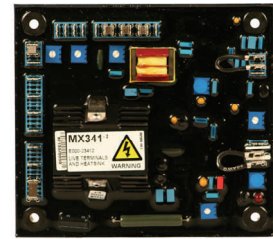

Voltage Regulators in Stock Original OEM Parts

Marathon Electric

PM300

DVR2000E+

DVR2000E

SE-350

Stamford Newage

AS440

MX321

SX460

MX341

Basler Electric

APR125-5

APR63-5

BE350

BE2000

VR63-4A

AVC63-4

AVC63-12-B1

VR63-4